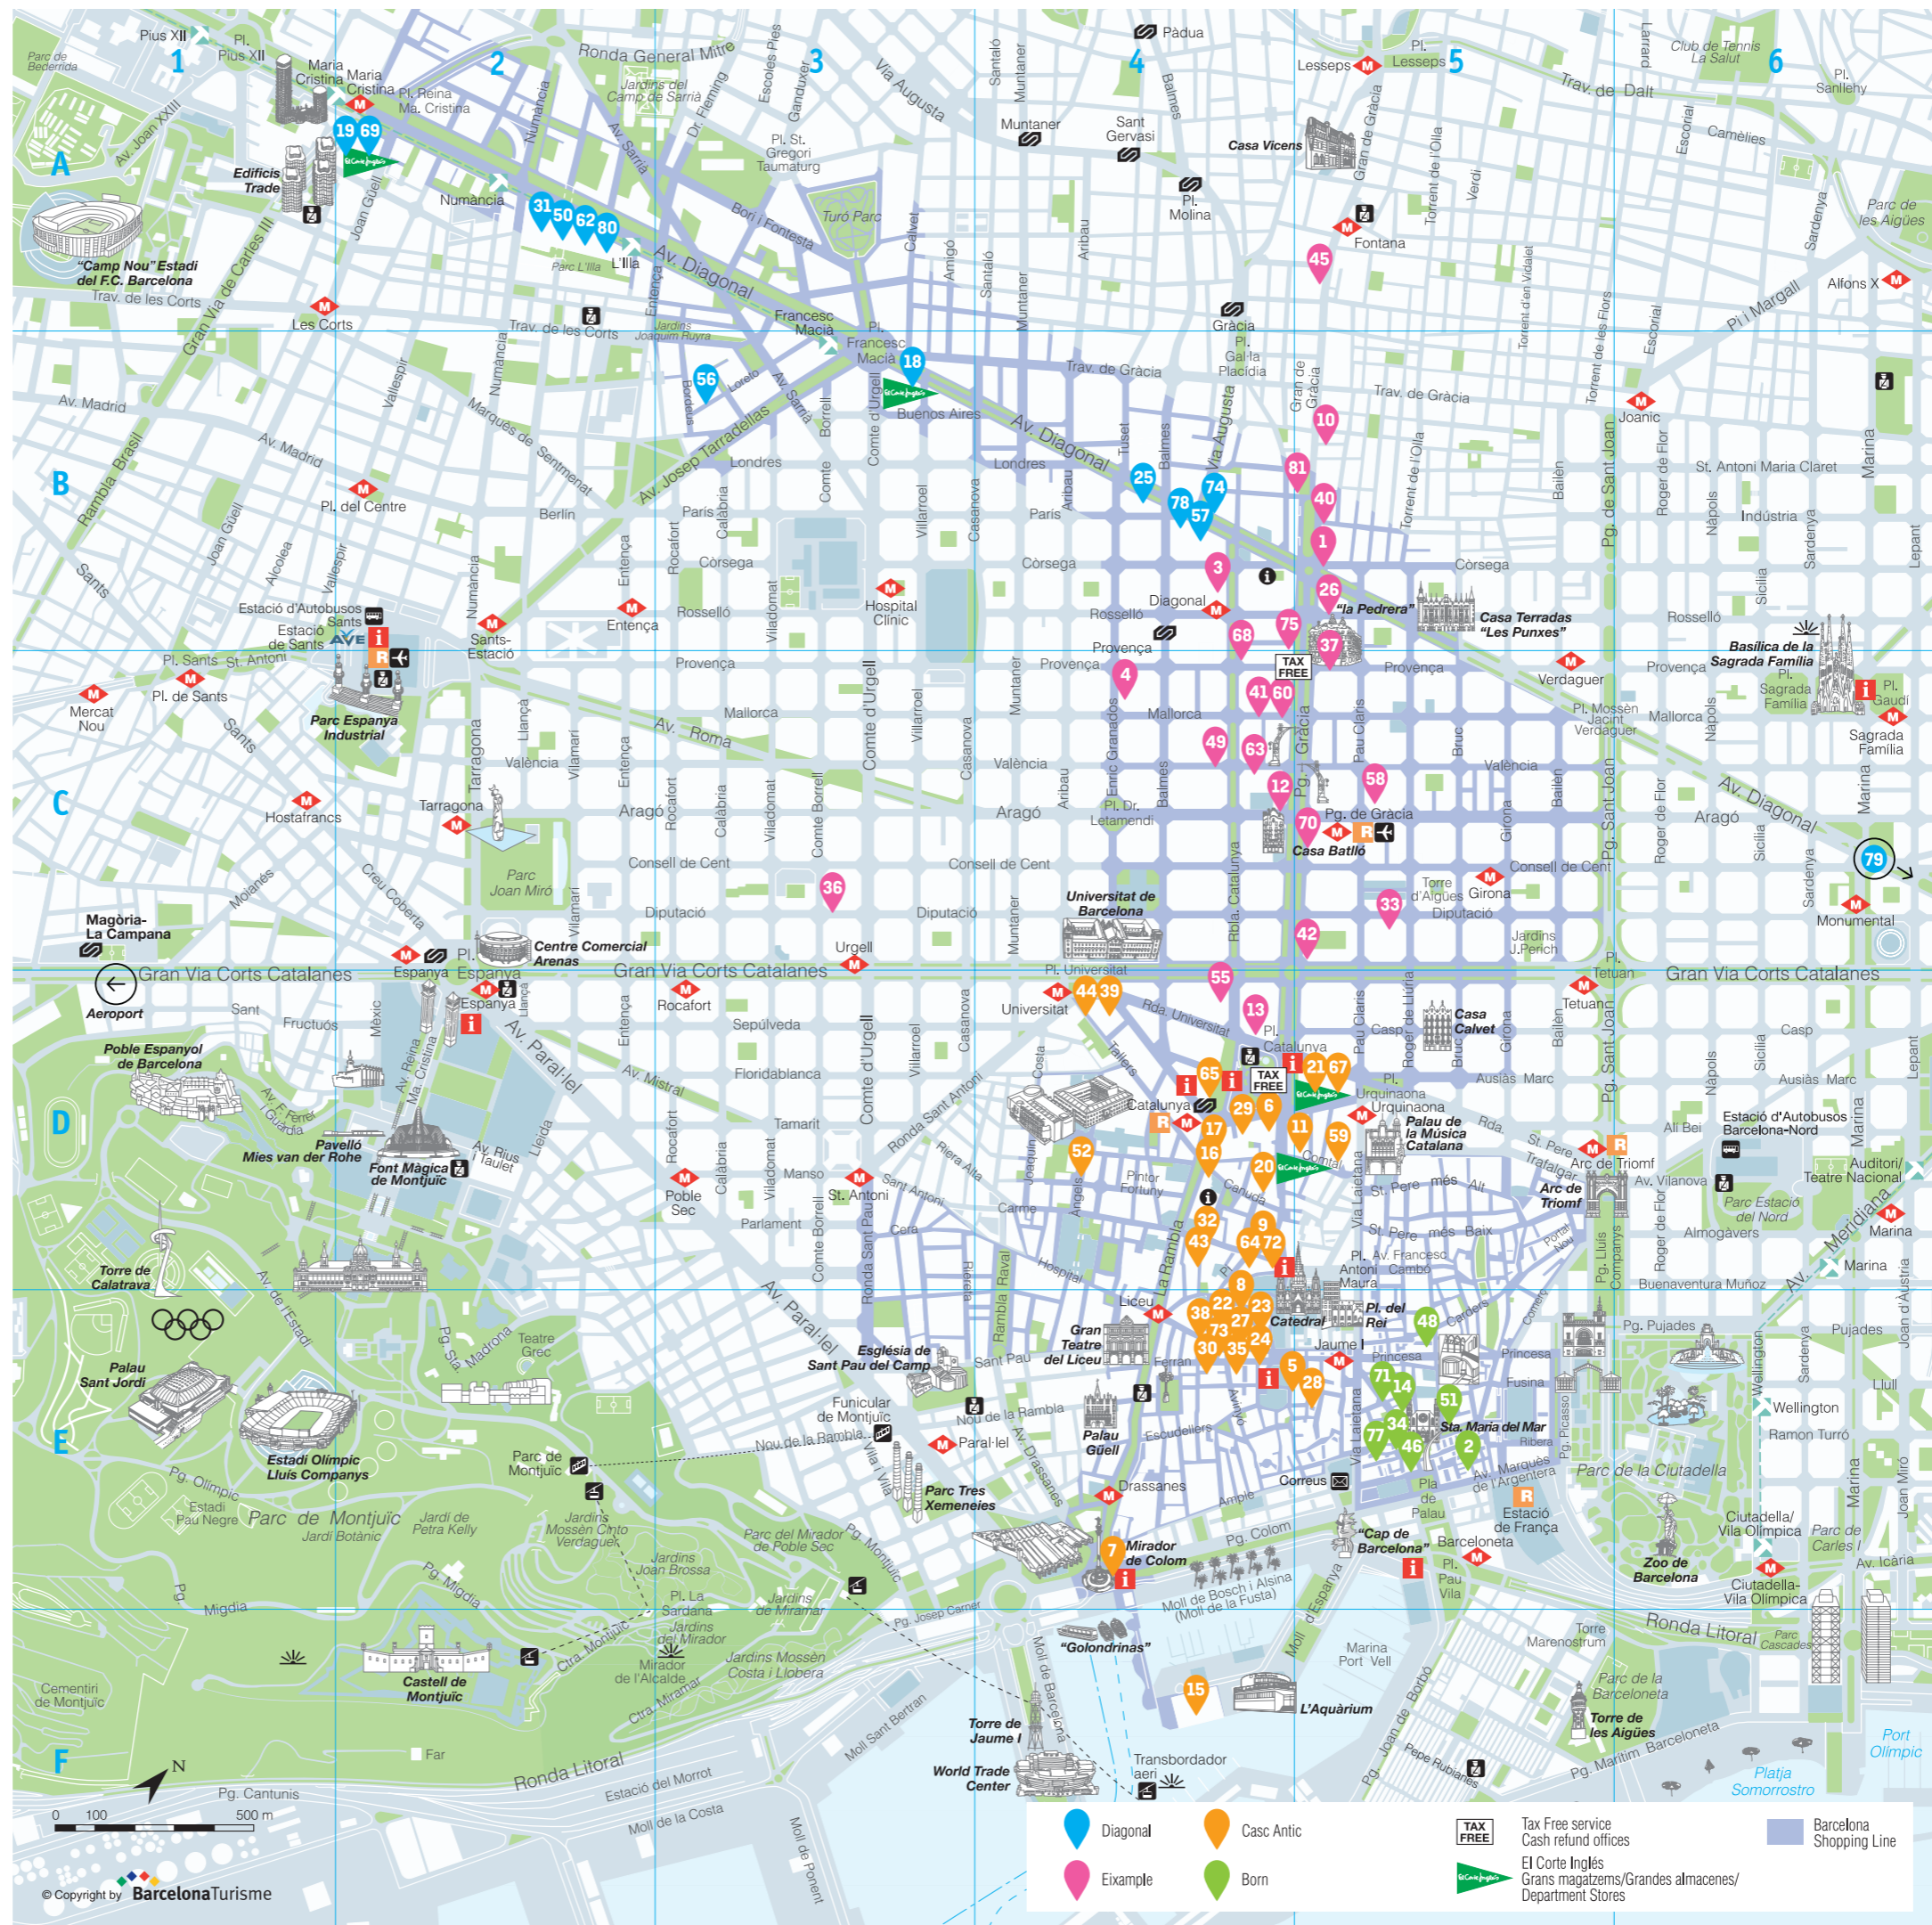

THE PREMIUM SHOPPING CENTRE IN BARCELONA

SHOPPING CLASS

Best local & international brand choice
Exceptional select atmosphere
Prime food court & dining offer
Maximum security
All in one place

TOURIST PRIVILEGES

Up to **20% REWARDS**

TAX FREE

Avinguda Diagonal, 557 - 08029 Barcelona
93 444 00 00 / www.lilla.com / info@lilla.com

.lbugied

10% off

529800000006

*Offer valid until December 31, 2020 at Desigual official and outlet stores in Barcelona and worldwide. Offer not combinable with other offers/promotions.

barcelonashoppingcity.com

Nom / Nombre / Name

Venc / Vence / Expires

Mayo / May 2020